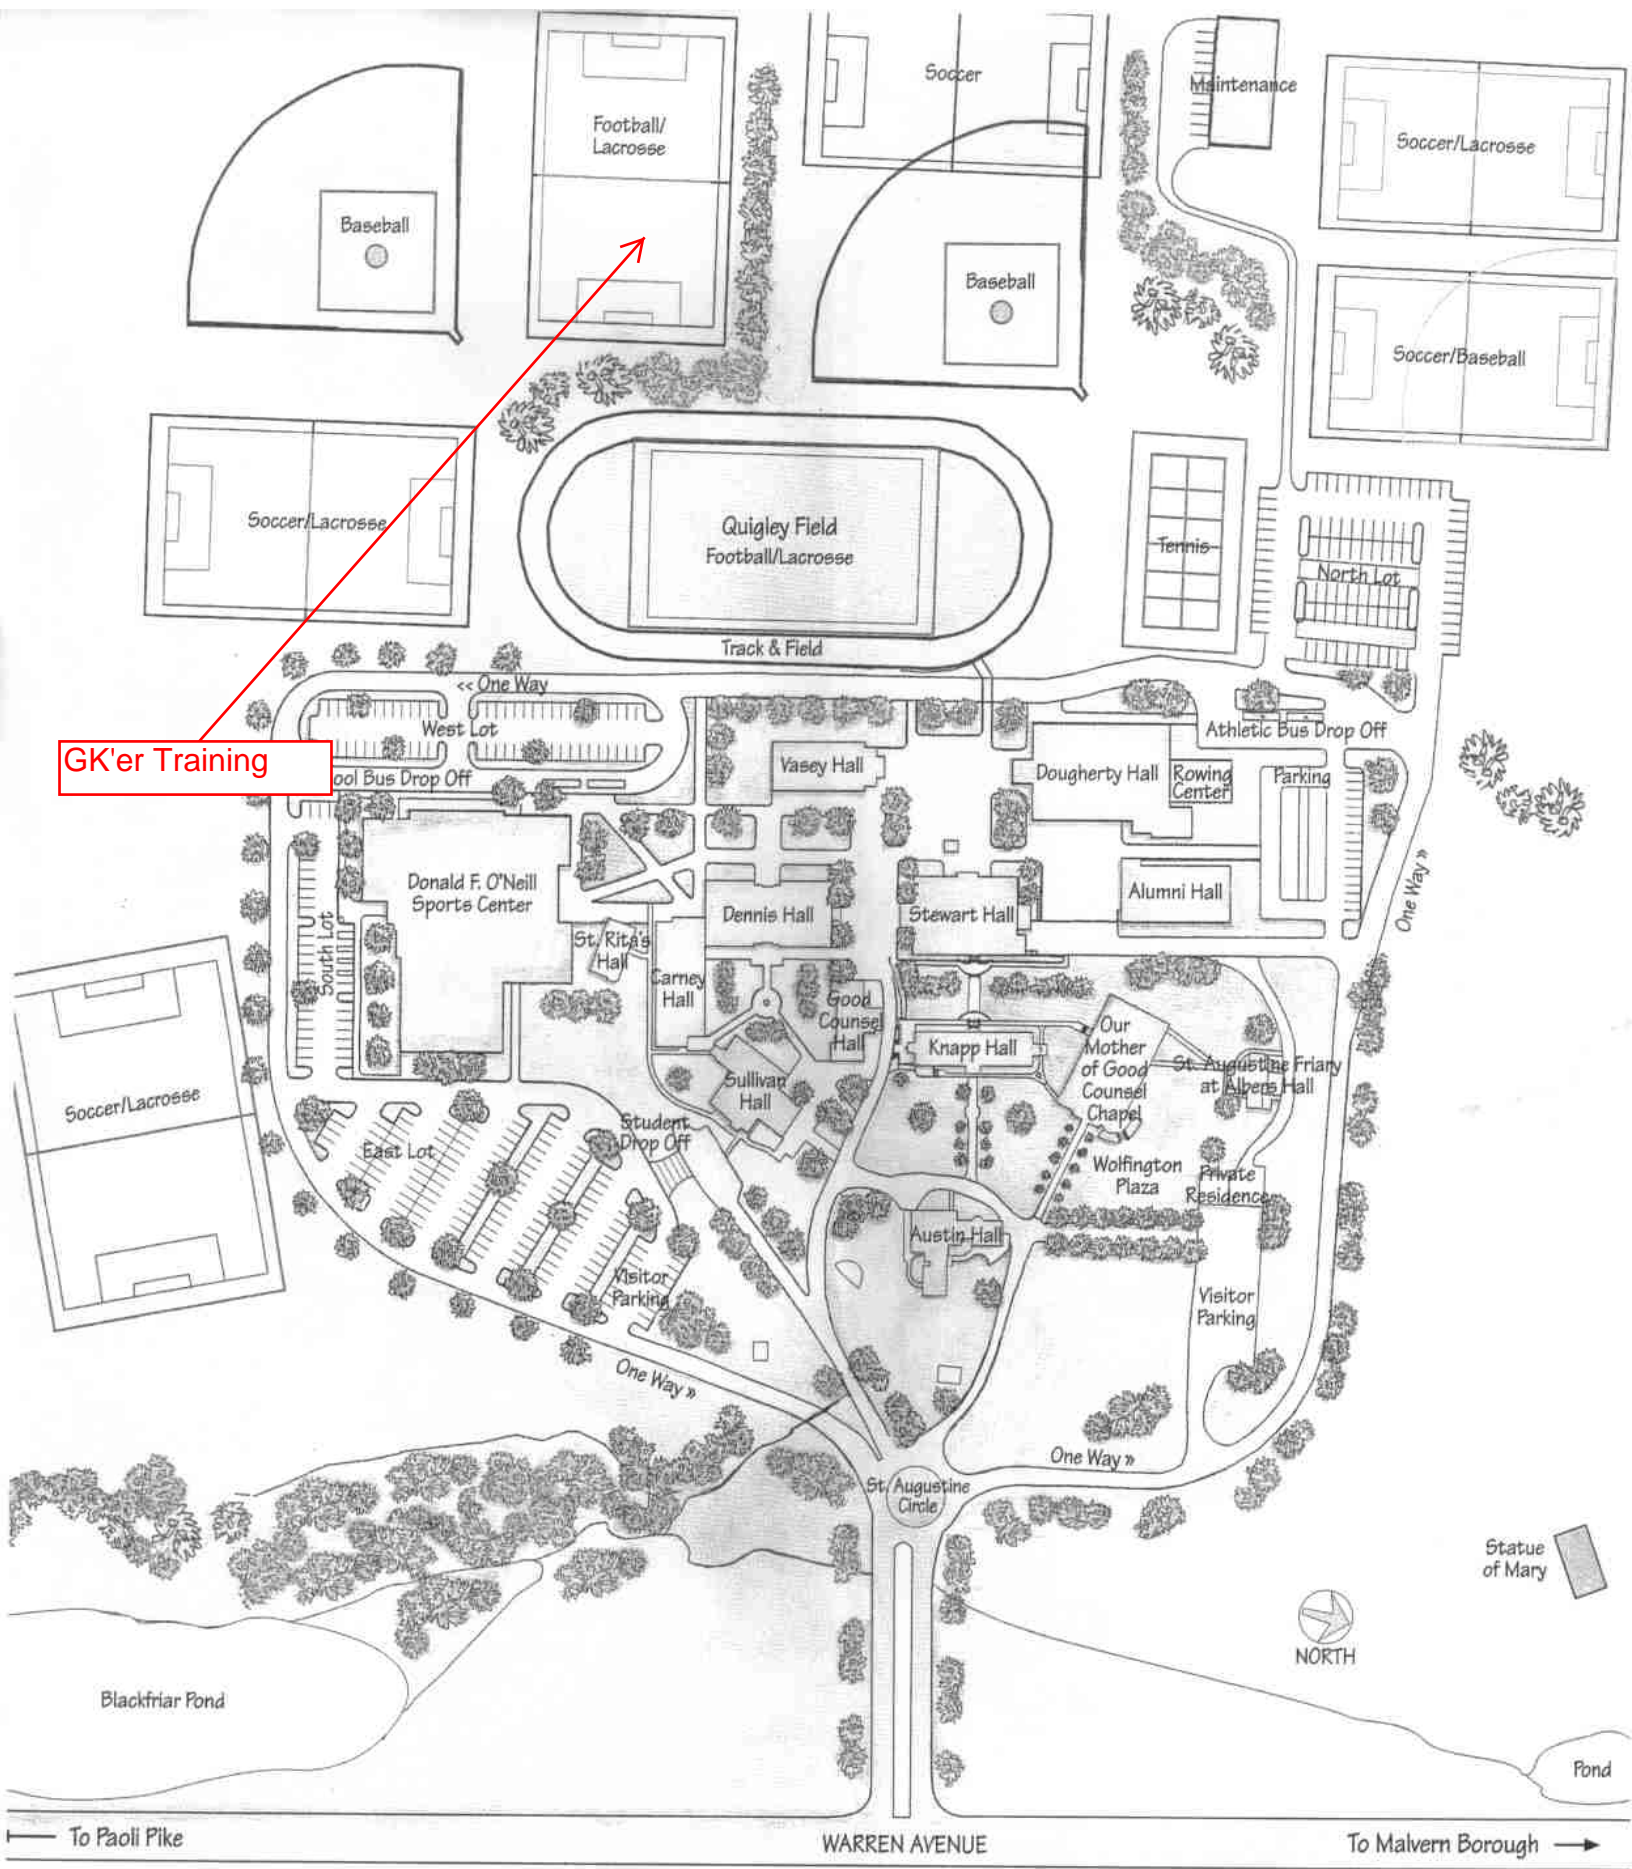

Directions to Malvern Prep School

- Take Business 30 West (If coming from King of Prussia, Philadelphia and areas east of King of Prussia)...otherwise take Business 30 East
- Follow Lancaster Avenue and make a left onto Paoli Pike....if coming West on Rte. 30.....Make a right if coming East on Rte. 30
- Stay on Paoli Pike till you get to the stoplight at Warren Avenue.
- Make a right and you will see the School Campus on your left
- Turn into the School Campus and follow the circular road around the school (you can only go one way)
- As the road loops around you will see the Football Field on your right after the Tennis Courts.....The Soccer Fields are directly behind the Football Field
- Park in the Parking Lot by the O'Neill Athletic Center which on your left directly across from the fields