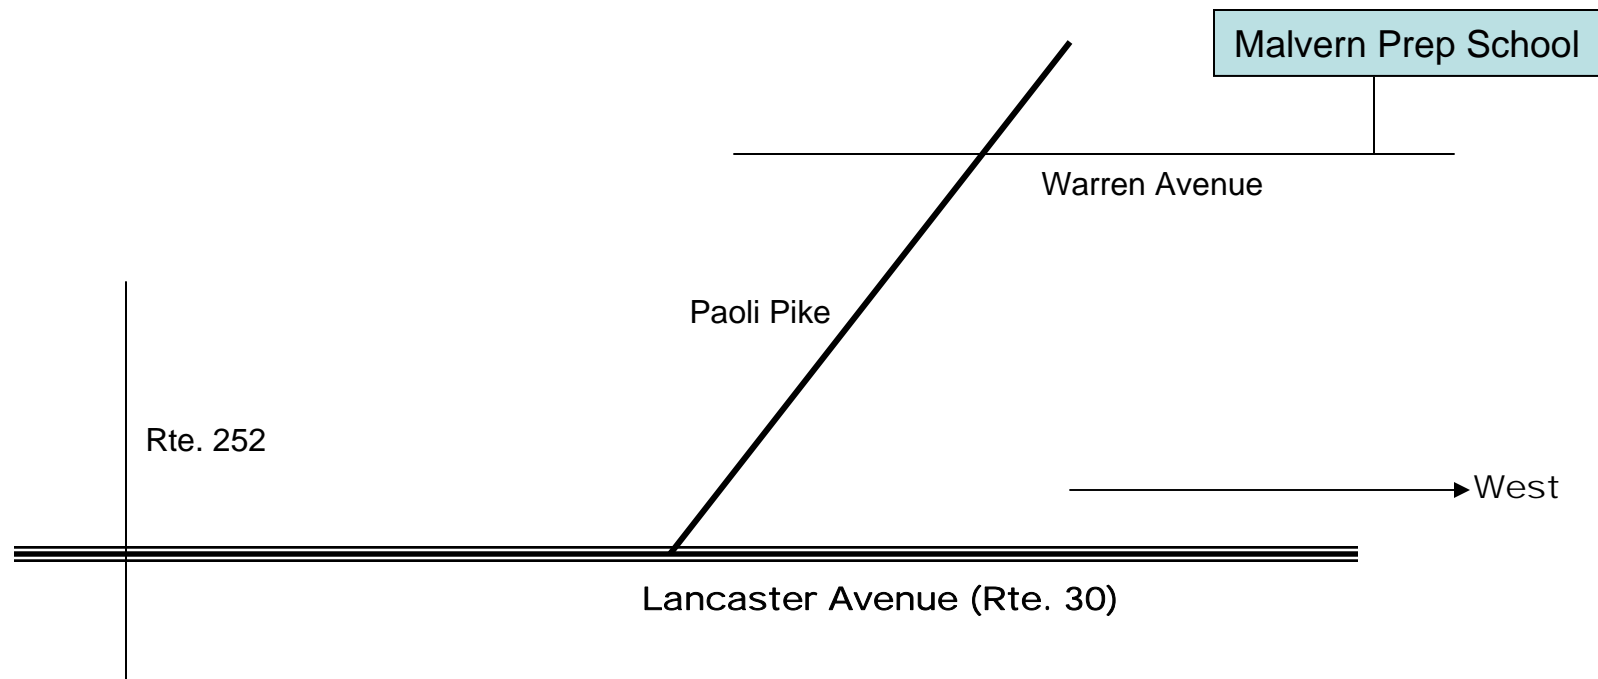

Directions to Malvern Prep School

- Take Business 30 West (If coming from King of Prussia, Philadelphia and areas east of King of Prussia)...otherwise take Business 30 East
- Follow Lancaster Avenue and make a left onto Paoli Pike....if coming West on Rte. 30.....Make a right if coming East on Rte. 30
- Stay on Paoli Pike till you get to the stoplight at Warren Avenue.
- Make a right and you will see the School Campus on your left
- Turn into the School Campus and follow the circular road around the school (you can only go one way)
- As the road loops around you will see the Football Field on your right after the Tennis Courts.....The Soccer Fields are directly behind the Football Field
- Park in the Parking Lot by the O'Neill Athletic Center which on your left directly across from the fields

Malvern Preparatory School Campus

418 South Warren Avenue, Malvern, PA 19355-2707

Tel.: 484-595-1100

www.malvernprep.org